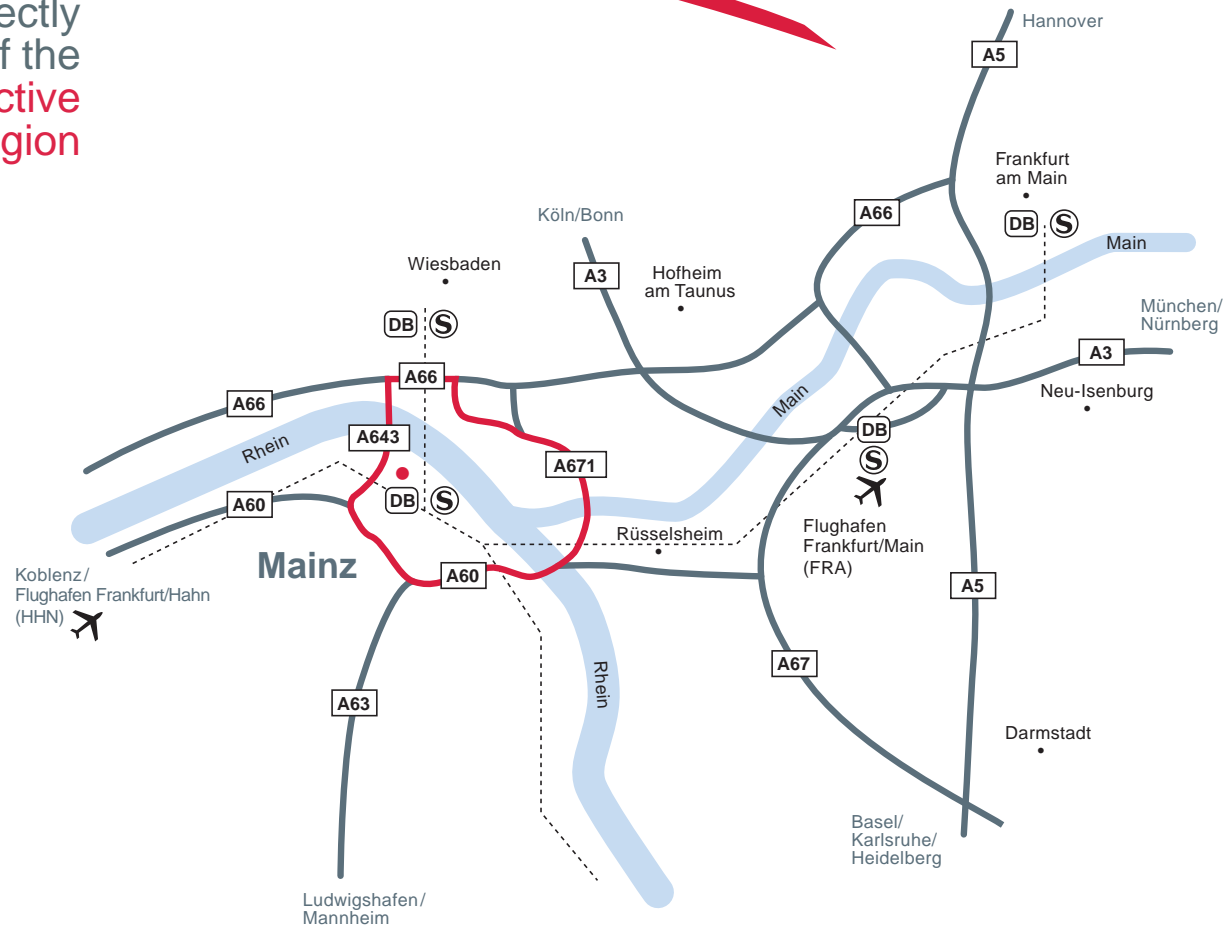

How to find us
and information for
our **visitors**

1450 KM AVAILABLE
RAILWAYS IN
VRM

400 PARKING SPACES
ON-SITE

39 KM TO THE
AIRPORT
FRANKFURT/MAIN

3 KM TO THE
CENTRAL STATION
MAINZ

LOCATION

The Alte Lokhalle
is directly
in the center of the
attractive
Rhein-Main-Region

YOUR EASY WAY TO FIND US:

- Leave the A643 at the exit Mainz-Mombach
- Keep right in the roundabout and use the second exit
- Keep on the right-hand lane
- Turn right at the end of the street to Zwerchallee
- Turn left to Mombacher Strasse
- The Alte Lokhalle is on the left-hand side
- Welcome!

INFORMATION FOR NAVIGATING SYSTEMS:

- The Mombacher Strasse is a very long and branched road
- If you can't choose the address „Mombacher Strasse 78-80, 55122 Mainz“, please use the address „Hartmühlenweg“
- At this crossing you can already see the Alte Lokhalle on your left-hand side

HOW TO FIND US BY PUBLIC TRANSPORT

It is also very easy to
reach us by
public transport

HALTESTELLE ALTE LOKHALLE

Buslinien 60, 63

HALTESTELLE ZWERCHALLE

Buslinien 60, 62, 63, 71, 80, 81, 92
Straßenbahnlinien 50,51