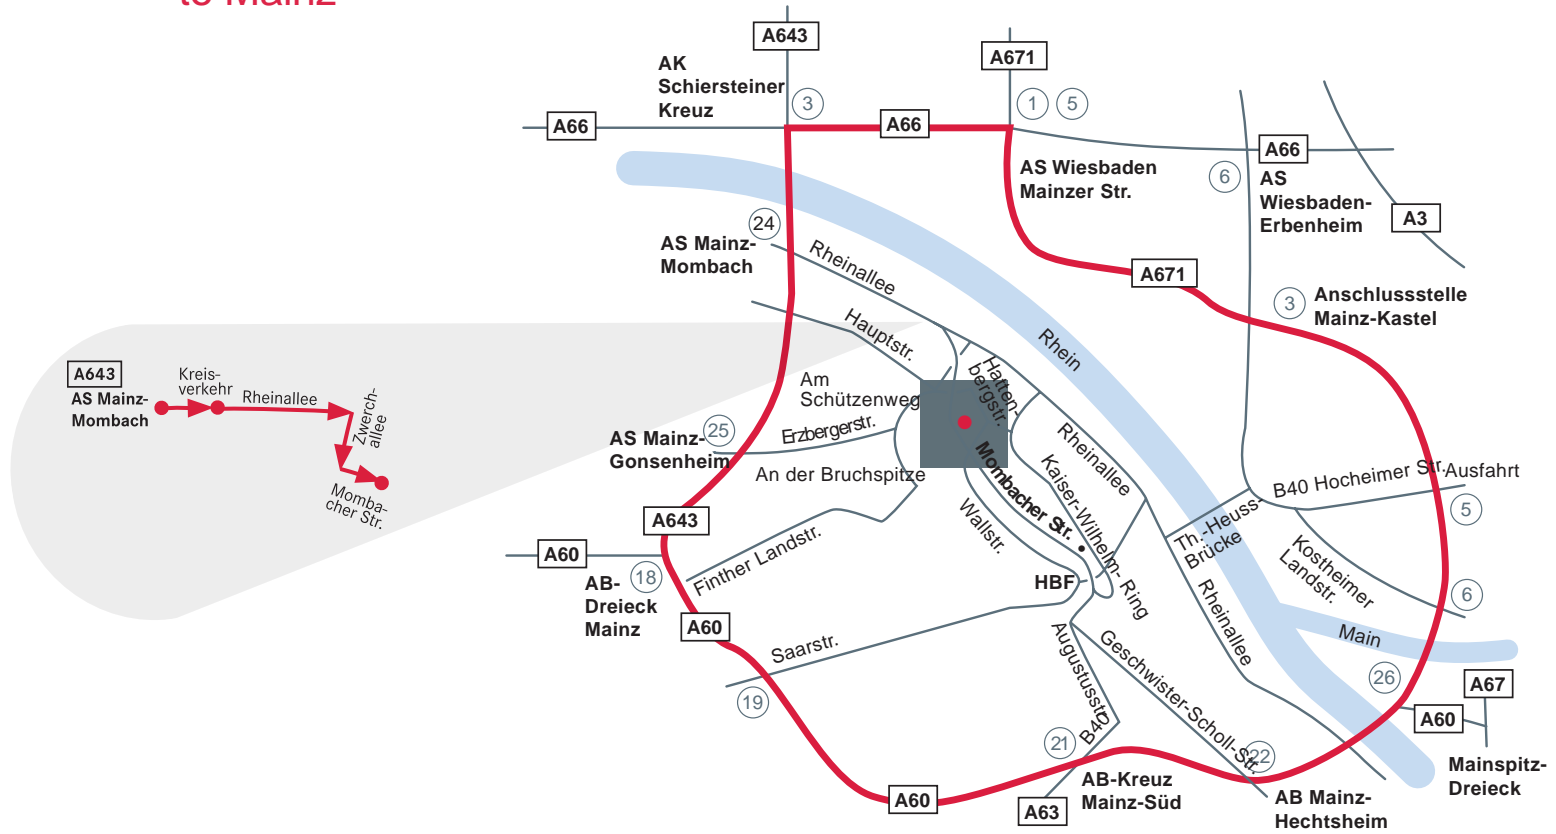

HOW TO FIND US BY CAR

All roads
lead
to Mainz