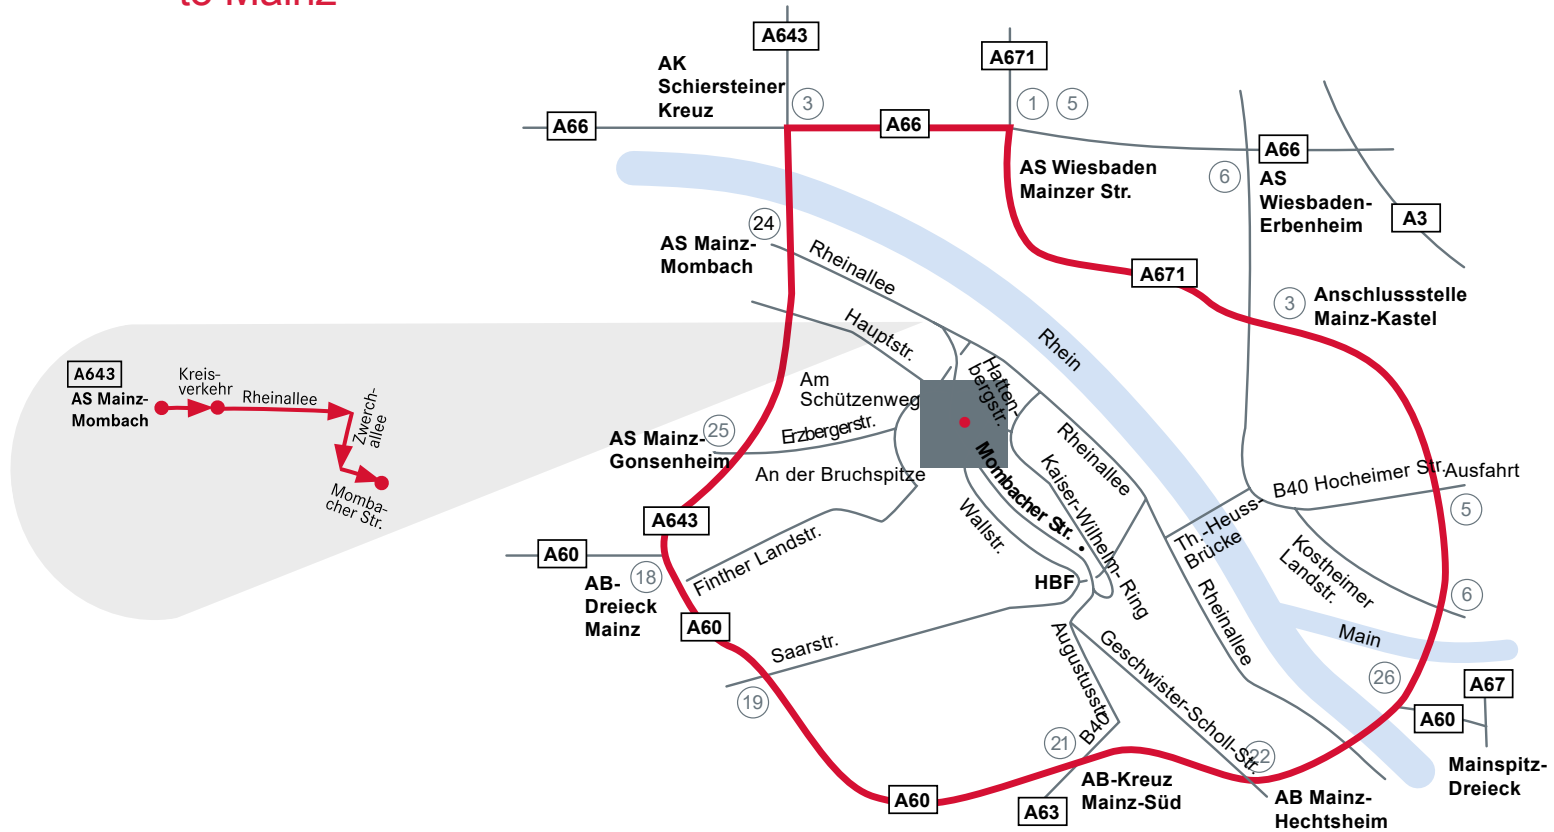

**How to find us  
and information for  
our visitors**

**1450** **KM AVAILABLE  
RAILWAYS IN  
VRM**

**400** **PARKING SPACES  
ON-SITE**

**39** **KM TO THE  
AIRPORT  
FRANKFURT/MAIN**

**3** **KM TO THE  
CENTRAL STATION  
MAINZ**

## LOCATION

The Alte Lokhalle  
is directly  
in the center of the  
attractive  
Rhein-Main-Region

## HOW TO FIND US BY CAR

All roads  
lead  
to Mainz

Railway station:  
Train RE13, RB31

(From here you can reach the Alte Lokhalle by walk in 2 minutes.)

**50** Haltestelle : **Hauptbahnhof B**  
Fahrtrichtung : **FINTHEN/RÖMERQUELLE**

Fahrplanjahr 2016 / Fahrzeitangabe in Minuten