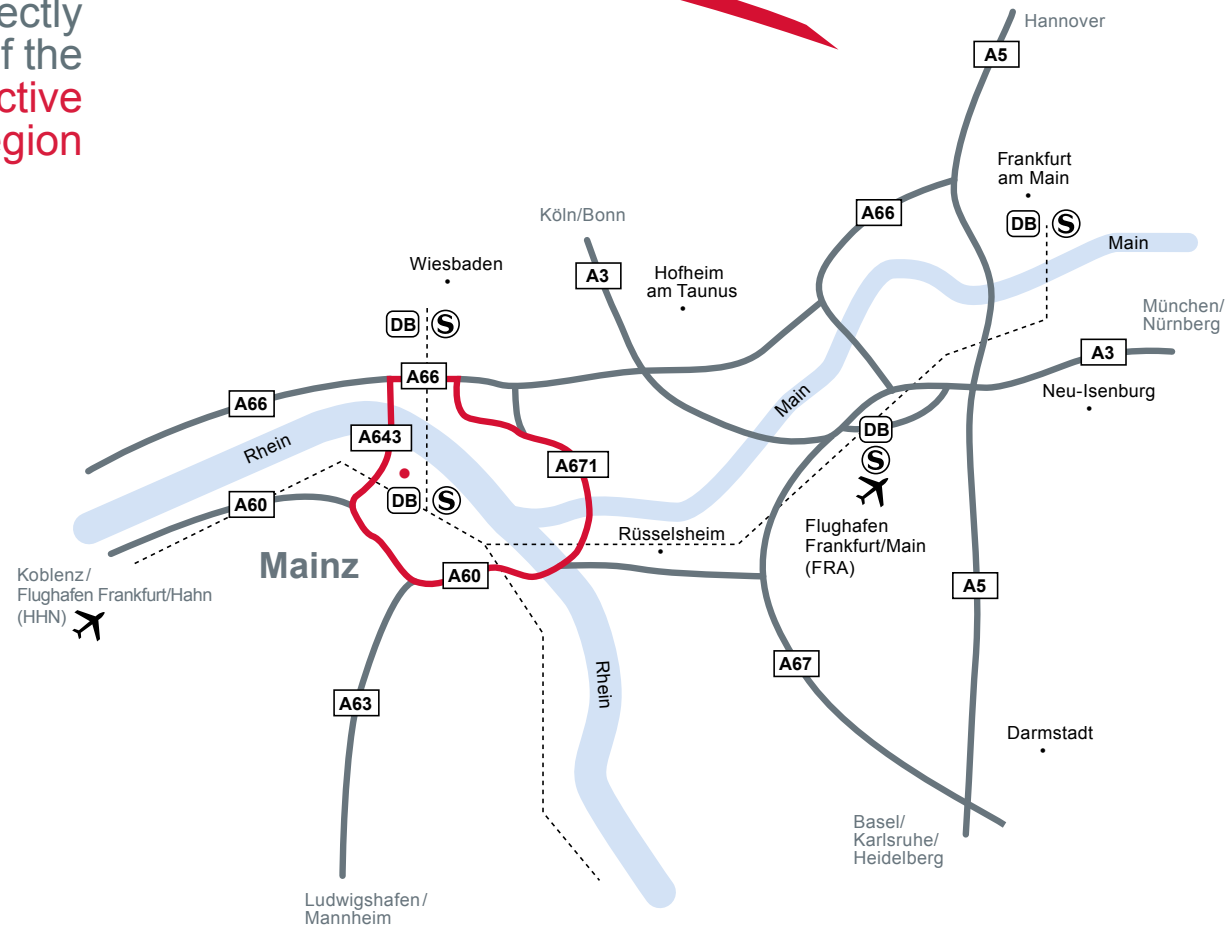

**How to find us  
and information for  
our visitors**

**1450** **KM AVAILABLE  
RAILWAYS IN  
VRM**

**400** **PARKING SPACES  
ON-SITE**

**39** **KM TO THE  
AIRPORT  
FRANKFURT/MAIN**

**3** **KM TO THE  
CENTRAL STATION  
MAINZ**

## LOCATION

The Alte Lokhalle  
is directly  
in the center of the  
attractive  
Rhein-Main-Region

### YOUR EASY WAY TO FIND US:

- Leave the A643 at the exit Mainz-Mombach
- Keep right in the roundabout and use the second exit
- Keep on the right-hand lane
- Turn right at the end of the street to Zwerchallee
- Turn left to Mombacher Strasse
- The Alte Lokhalle is on the left-hand side
- Welcome!

Railway station:  
Train RE13, RB31

(From here you can reach the Alte Lokhalle by walk in 2 minutes.)

**50** Haltestelle : **Hauptbahnhof B**  
Fahrtrichtung : **FINTHEN/RÖMERQUELLE**

Fahrplanjahr 2016 / Fahrzeitangabe in Minuten