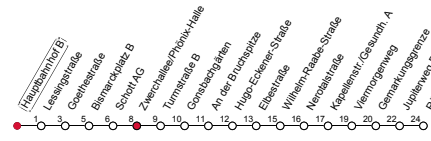

# HOW TO FIND US BY PUBLIC TRANSPORT

It is also very easy to reach us by public transport

**HARD FACTS:**

Bus stop Alte Lokhalle:  
Buslanes 78 und 92

Bus/tram stop Zwerchhalle:  
Tram 50, 51  
Bus 60, 61, 62, 63, 78, 92

Railway station:  
Train RE13, RB31

(From here you can reach the Alte Lokhalle by walk in 2 minutes.)

**50** Haltestelle : **Hauptbahnhof B**  
Fahrtrichtung : **FINTHEN/RÖMERQUELLE**

Fahrplanjahr 2016 / Fahrzeitangabe in Minuten